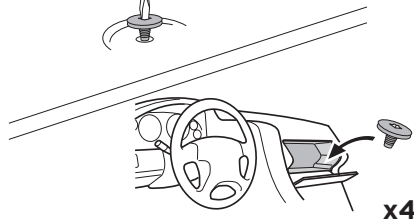

  Max 130 km/h
80 Mph

  80 km/h
50 Mph 

ISO 11154-E

This kit is only for vehicles with fixpoint mounting.

i

1

A

B