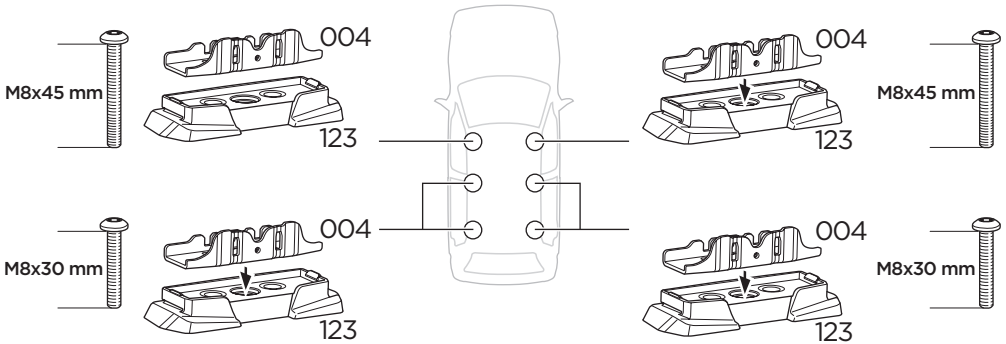

  Max 130 km/h
80 Mph

  80 km/h
50 Mph 

ISO 11154-E

This kit is only for vehicles with fixpoint mounting.

i

1

A

B

i

2

M8x45 mm

x2

6 mm

8 Nm

x2

3

M8x30 mm

x2

6 mm

8 Nm

x2

2

> Instructions

2