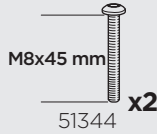

  Max 130 km/h
80 Mph

  80 km/h
50 Mph 

ISO 11154-E

This kit is only for vehicles with fixpoint mounting.

i

1

A

B

i

2

M8x45 mm

x2

6 mm

8 Nm

x2

3

M8x30 mm

x2

6 mm

8 Nm

x2

2

> Instructions

2