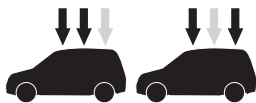

  Max 130 km/h
80 Mph

  80 km/h
50 Mph 

ISO 11154-E

This kit is only for vehicles with fixpoint mounting.

i

1

A

B